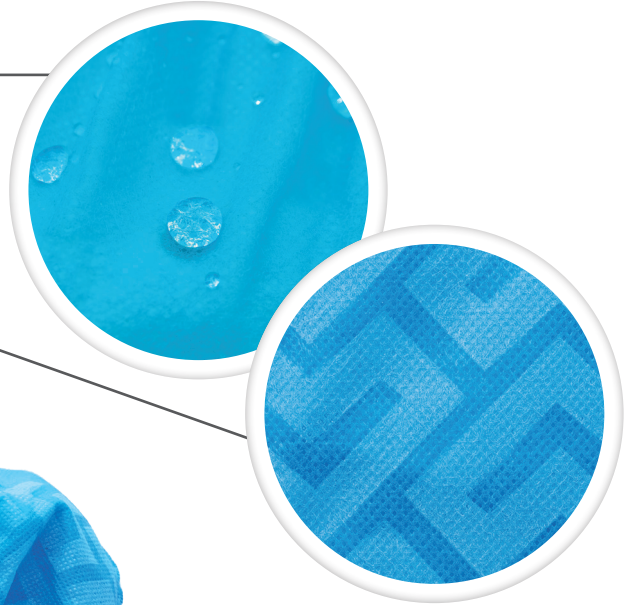

SHOOZCOVERS™ | SOFT LINE™

Batrik ShoozCovers™ Soft Line™ is manufactured in Canada from high quality 35 g/m² polypropylene fabric and 100% latex free elastics for performance and durability you can rely on. Our anti-skid tread reduces the risk of slipping and our smart design delivers easy on-and-off convenience and great fit.

SHOOZ-REPELLENT™ TECHNOLOGY:

The Soft Line™ integrates Shooz-Repellent™ technology which creates a protective barrier that repels fluids, delivering basic incidental fluid contact repellent. Shoe covers are not waterproof or water-resistant.

ANTI-SKID TREAD:

Our anti-skid tread reduces the risk of slipping with triple ultrasonic welds that increases tear strength and delivers easy on-and-off convenience.

MADE IN CANADA

OUR SOFT LINE™ IS PERFECT FOR:

MEDICAL ESTABLISHMENTS

PHARMACEUTICAL LABS

GMP SITES

ELECTRONIC MANUFACTURING