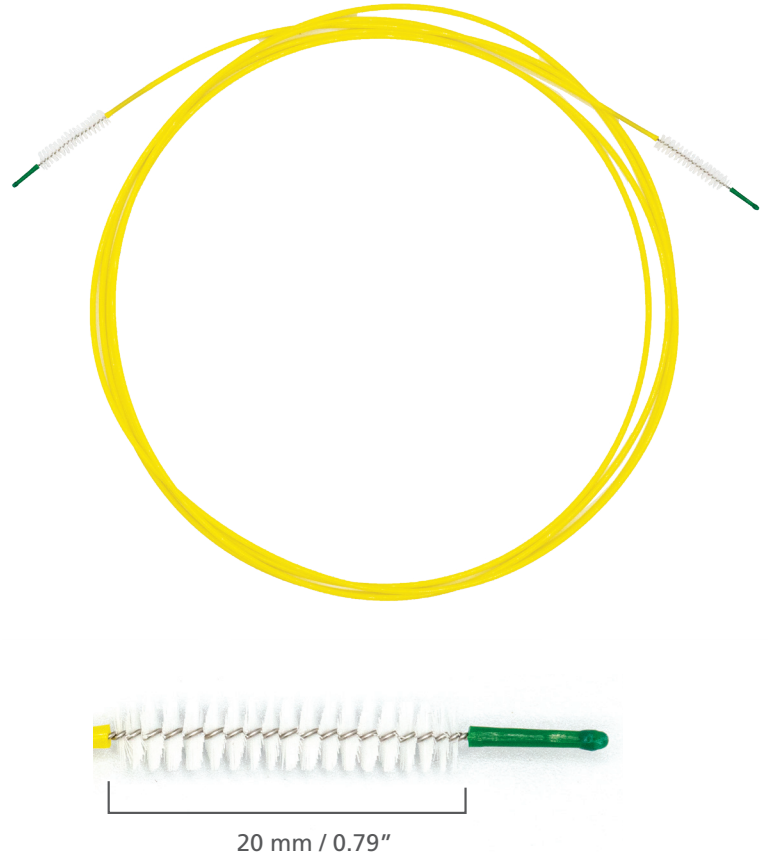

BATRIK DAYBRUSH™ CHANNEL BRUSHES

REUSABLE

Our Reusable DayBrush™ Channel Brushes can be used for cleaning endoscopes for an entire day. In fact, it's been proven to effectively clean up to 10 scopes before the need to discard.*

- Soft tip ensures easy manipulation within the channel with no risk of damage
- The back-end is sealed and softened to prevent fluid from getting trapped inside the tube. The softening process also prevents damage if the cleaning brush is used in reverse.
- Can be steam sterilized.
- Bristle volume is 20mm in length – nearly double most brushes on the market. A large brush provides more surface contact during the cleaning process.
- Significant per use savings when compared to other reusable or disposable channel cleaning brushes.

PRODUCT SELECTION

5 MM CYLINDRICAL BRUSHES – SHEATH Ø 1.75 MM

ITEM #	COLOUR	LENGTH	BRUSH LENGTH	BRUSH (Ø)	SHEATH (Ø)	BRUSH ENDS
30-18050	White	70" / 180 cm	0.79" / 20 mm	0.20" / 5 mm	0.07" / 1.75 mm	Single
30-18050-T	Yellow	70" / 180 cm	0.79" / 20 mm	0.20" / 5 mm	0.07" / 1.75 mm	Single
30-18050-2T	Yellow	70" / 180 cm	0.79" / 20 mm	0.20" / 5 mm	0.07" / 1.75 mm	Double
30-23050	White	90" / 230 cm	0.79" / 20 mm	0.20" / 5 mm	0.07" / 1.75 mm	Single
30-23050-T	Yellow	90" / 230 cm	0.79" / 20 mm	0.20" / 5 mm	0.07" / 1.75 mm	Single
30-23050-2T	Yellow	90" / 230 cm	0.79" / 20 mm	0.20" / 5 mm	0.07" / 1.75 mm	Double

PACKAGING : 50 / BOX

OPTIONAL KIT ADD-ONS

ADD THE SUFFIX:

"F" to receive a kit with our Flat Sponge. Applicable on certain models only, call for details. (Box of 40)

"K" to receive a kit with the single use Valve / Control Cleaning Brush 5/11 Double Brushes (item # 27-57787). Applicable on all models. (Box of 50)