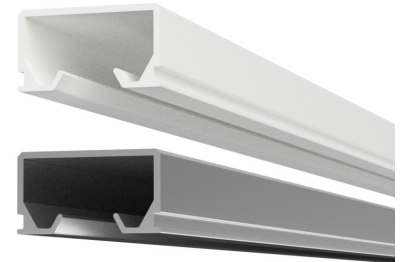

# CURTAIN AND CUBICLE TRACKS

We have a wide portfolio of curtain and cubicle tracks, all manufactured for maximum durability and ease of use. They come in a variety of models to suit a multitude of applications. Please ask your sales consultant for more information.

All curtain & cubicle tracks are backed by our **1 year warranty** on structural and all components.

**IFC-100**  
ROLLER CARRIER

**IFC-1000**  
IV-TRACK

**IFC-1007**  
IV POLE CARRIER

**IFC-50**  
SURFACE MOUNTED TRACK

**IFC-69**  
JIFFY - SURFACE MOUNTED TRACK

**IFC-98**  
CUBICLE TRACK

**IFC-1009**  
SPICE TO JOIN TRACK

**IFC-1008**  
END STOP