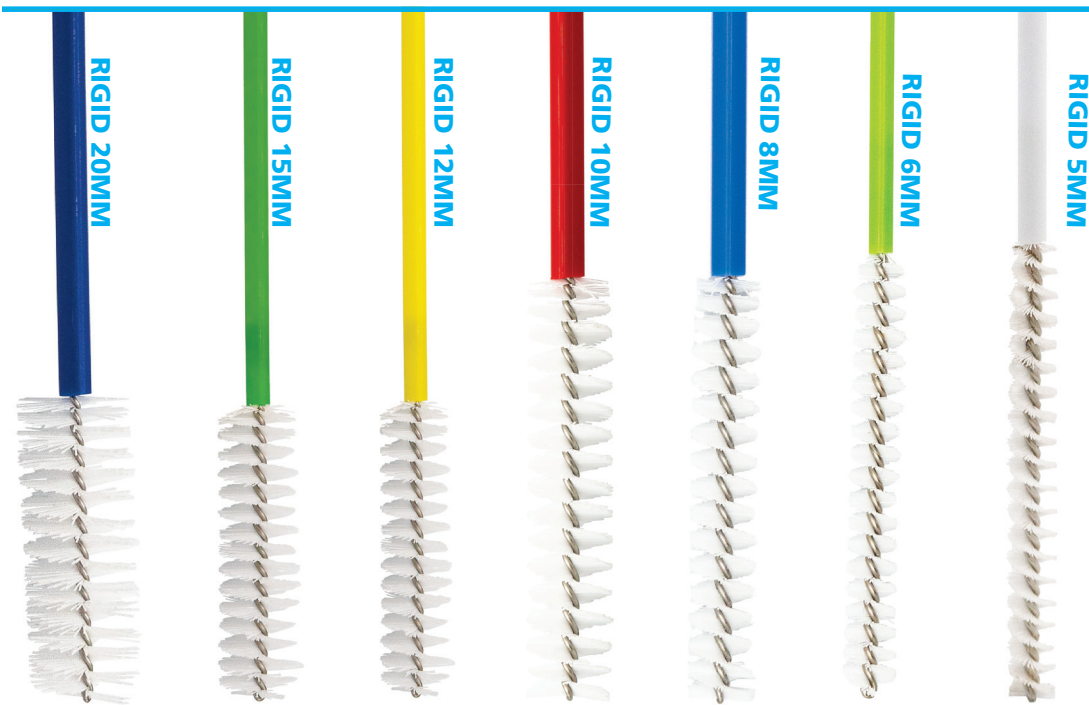

RIGID

Rigid brush diameter (Ø) ranging from 5 mm to 20 mm

BRUSH SELECTION SYSTEM (Actual Size)

2mm 0.078"	3 mm 0.118"	4 mm 0.157"	5 mm 0.196"	6 mm 0.236"	8 mm 0.314"	10 mm 0.394"	12 mm 0.472"	15 mm 0.591"	20 mm 0.787"