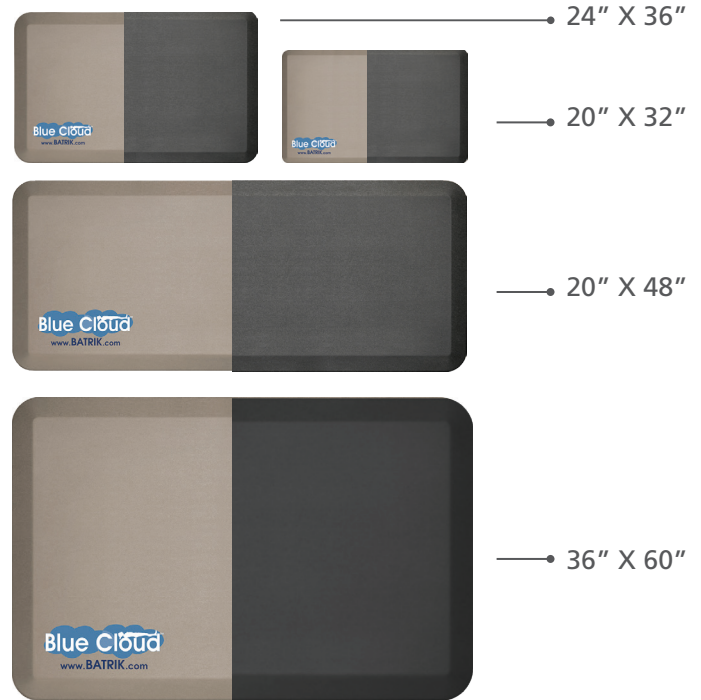

# BATRIK BLUE-CLOUD NIMBUS™ ANTI-FATIGUE MATS

Our Blue-Cloud Nimbus™ Anti-Fatigue Mats are designed for general hospital use. Made with proprietary high-density “energy-return” polyurethane materials, they provide unmatched comfort, relief, and ergonomic support.

GOOD TO KNOW: IF WITHIN  
 30 DAYS YOU ARE NOT 100%  
 SATISFIED, CONTACT YOUR  
 DEALER FOR A REFUND  
 (EXCLUDES TRANSPORT,  
 HANDLING, AND TAXES)

Available in  
 Taupe or Black

## PRODUCT SELECTION

ITEM #	DIMENSIONS INCHES / CM	PACKAGING
<b>BLACK COLOR</b>		
<b>809-3201</b>	20" X 32" / 51 cm x 81 cm	1 / Box
<b>809-3204</b>	20" X 32" / 51 cm x 81 cm	4 / Box
<b>809-4801</b>	20" X 48" / 51 cm x 122 cm	1 / Box
<b>809-4804</b>	20" X 48" / 51 cm x 122 cm	4 / Box
<b>809-3601</b>	24" X 36" / 61 cm x 91 cm	1 / Box
<b>809-7201</b>	20" X 72" / 51 cm x 183 cm	1 / Box
<b>809-6001</b>	36" X 60" / 91 cm x 152 cm	1 / Box
<b>TAUPE COLOR</b>		
<b>810-3201</b>	20" X 32" / 51 cm x 81 cm	1 / Box
<b>810-3204</b>	20" X 32" / 51 cm x 81 cm	4 / Box
<b>810-4801</b>	20" X 48" / 51 cm x 122 cm	1 / Box
<b>810-4804</b>	20" X 48" / 51 cm x 122 cm	4 / Box
<b>810-3601</b>	24" X 36" / 61 cm x 91 cm	1 / Box
<b>810-7201</b>	20" X 72" / 51 cm x 183 cm	1 / Box
<b>810-6001</b>	36" X 60" / 91 cm x 152 cm	1 / Box