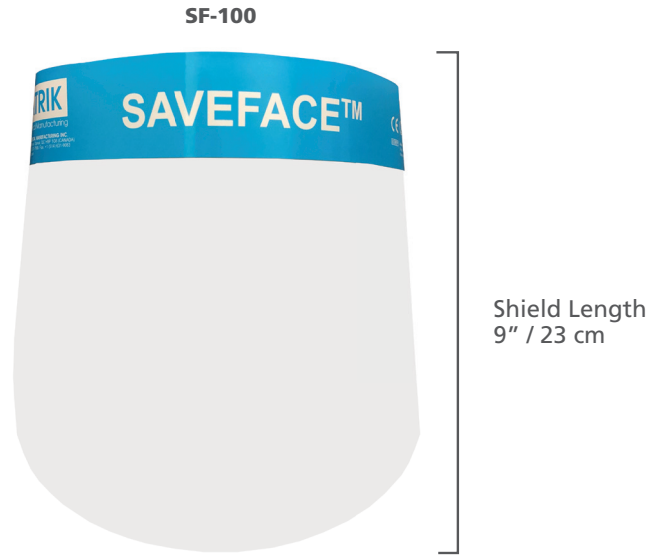

# BATRIK SAVEFACE™ FACE SHIELD

Our SaveFace™ Face Shield (Visor) is lightweight and allows for good peripheral vision while acting as a physical barrier against splashes. Can be used for extended periods due to comfort-focused design and superior quality materials.

Choose amongst two models:

- The classic **non-draped** model closes the gap between the shield and the chest bone when head is tilted forward for added protection.
- **Draped** offers full-length coverage extending from the top of the eyebrow to below the chest, covering the anterior neck area as per CDC recommendations.

## PRODUCT SELECTION

ITEM #	DESCRIPTION	DIMENSIONS	TOTAL LENGTH	PACKAGING
SF-100	SAVEFACE™ no drape	Shield Length: 9" / 23 cm	9" (23 cm)	100 / Box
SF-180	SAVEFACE™ with ANSI/AAMI PB70 Level 3 compliant protection drape	Shield Length: 9" / 23 cm Drape Length: 6" / 15 cm	15" (38 cm)	100 / Box