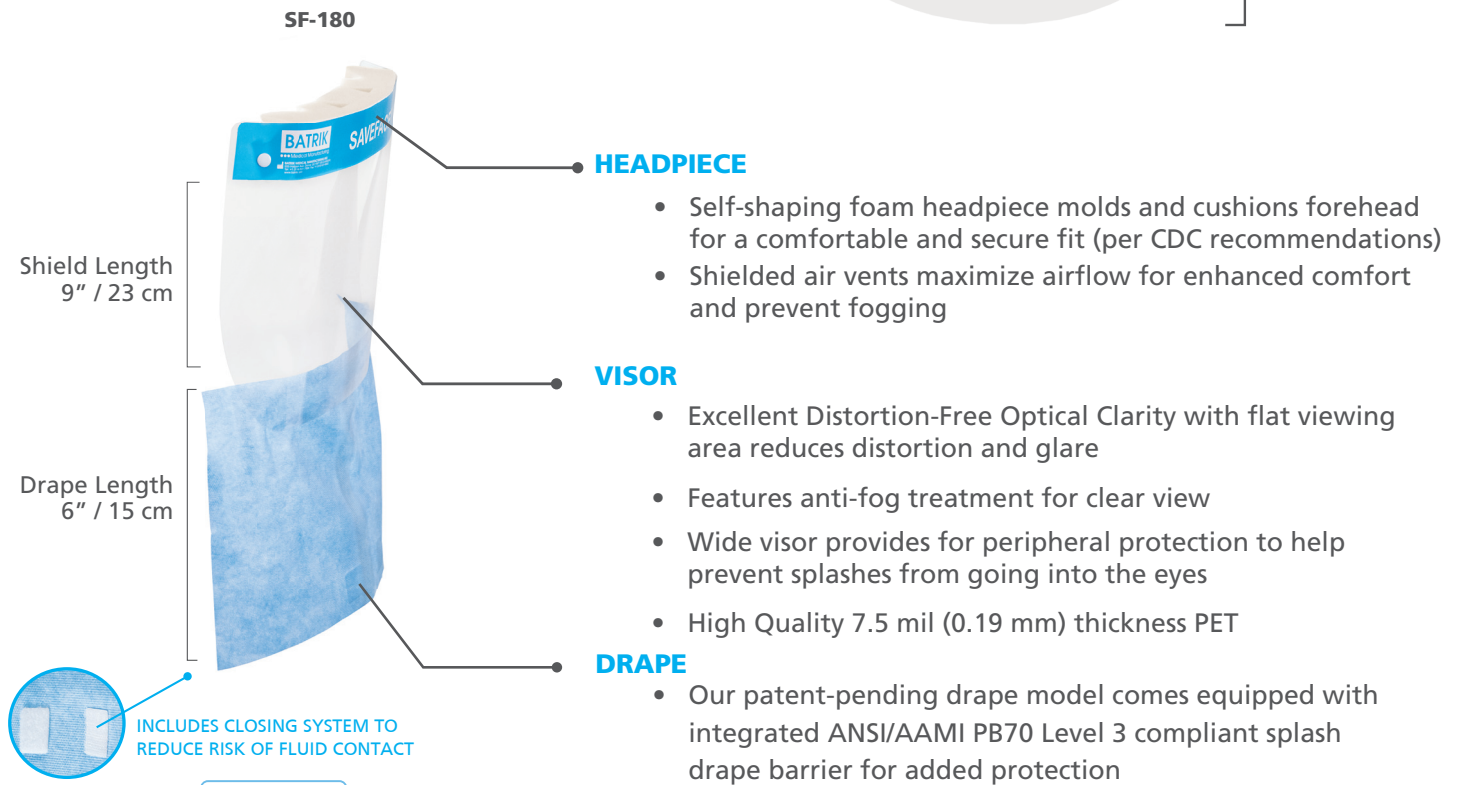

# BATRIK SAVEFACE™ FACE SHIELD

Our SaveFace™ Face Shield (Visor) is lightweight and allows for good peripheral vision while acting as a physical barrier against splashes. Can be used for extended periods due to comfort-focused design and superior quality materials.

Choose amongst two models:

- The classic **non-draped** model closes the gap between the shield and the chest bone when head is tilted forward for added protection.
- **Draped** offers full-length coverage extending from the top of the eyebrow to below the chest, covering the anterior neck area as per CDC recommendations.

## PRODUCT SELECTION

ITEM #	DESCRIPTION	DIMENSIONS	TOTAL LENGTH	PACKAGING
SF-100	SAVEFACE™ no drape	Shield Length: 9" / 23 cm	9" (23 cm)	100 / Box
SF-180	SAVEFACE™ with ANSI/AAMI PB70 Level 3 compliant protection drape	Shield Length: 9" / 23 cm Drape Length: 6" / 15 cm	15" (38 cm)	100 / Box